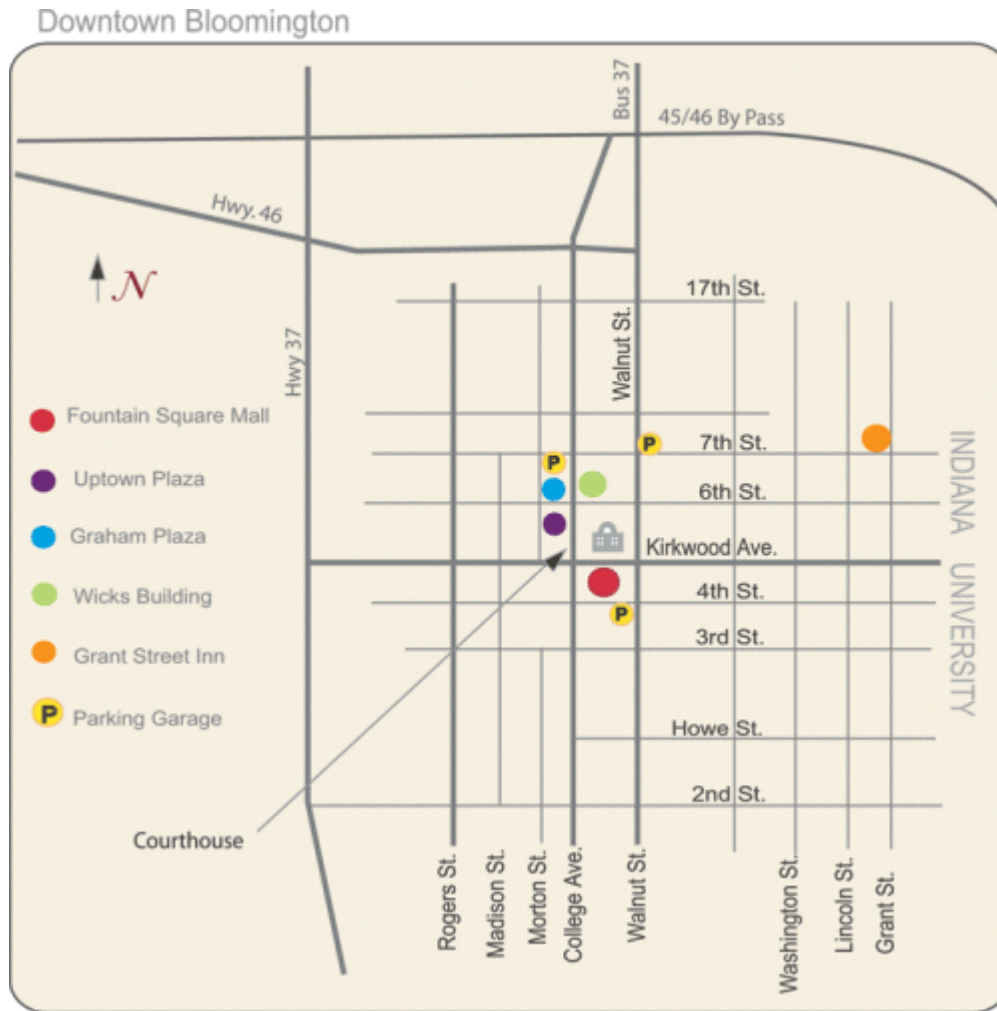

# Directions to Fountain Square Mall

## 101 West Kirkwood Avenue

Fourth Street Parking Garage is located on Fourth Street with a covered walkway leading into Fountain Square Mall.

**From the north:** Take the College Avenue exit from Highway 37 into Bloomington; heading south on College Avenue, the courthouse on your left, with Kirkwood (Fifth Street) bordering the south side of the square. Turn left on Kirkwood and Fountain Square Mall is on your right. <BR

**From the south:** Take the Walnut Street exit from Highway 37 into Bloomington; heading north on Walnut, you'll cross Fourth Street in the downtown area. Turn left at Kirkwood (Fifth Street), and Fountain Square Mall is on your left.

**From the east:** Take Highway 46 from Nashville; head straight into Bloomington, and Highway 46 becomes Third Street. On Walnut Street, turn right, and go two blocks to Kirkwood (Fifth Street). Turn left on Kirkwood, and Fountain Square Mall is on your left.